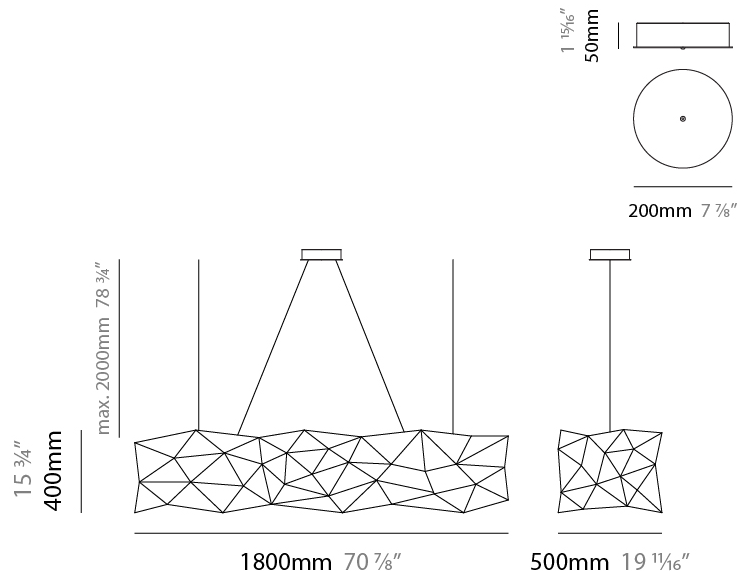

base number   LED Dimming   Color Temperature   Finish Options

1. To build a product code in our configurator select the specify button on the base model # product page
2. To build a manual product code on this datasheet choose from the options listed below in blue font and add the suffix to the base model #

GENERAL

Series: Universe Abstract
Brand: Quasar
Division: Design
Mounting Type: Suspension
Mounting Location: Ceiling
Subcategory: Ambient

PHYSICAL

Shape: Abstract
Length (mm): 1800
Length (in): 70 ⁷/₈
Width (mm): 500
Width (in): 19 ¹¹/₁₆
Height (mm): 400
Height (in): 15 ³/₄
Max. Overall Height (mm): 2400
Max. Overall Height (in): 92 ¹/₂
Light Distribution: Omnidirectional
Fixture Finish: [NIC / BRA / BBR](#)
Fixture Material: Metal
Upon Request: Custom Sizes

ELECTRICAL

Number of Lamps: 60 + 1
Lamp Type: LED Retrofit
Input Wattage (W): 26.8
Bulb Included: Bulb Included
Max. Wattage Per Lamp (W): 0.33 + 7
Lamp Base: E10 + GU10
Dimming: [Non-Dimming / Phase Dimming (120vac Only)](#)
Driver Included: Yes
Driver Location: Integrated
Driver Type: Constant Voltage - 120/277Vac
Driver Class: Class 2
Input Voltage (V): 120 - 277
Output Voltage (V): 12
Lamp Voltage (V): 12
Upon Request: (Not included - see components) Integral: 0-10Vdc dimming

LED

Color Temperature (°K): [2600 / 3000 / 3500](#)
CRI: >90 CRI
Lamp Life (hrs): 50000

OPTICAL

RATINGS AND CERTIFICATIONS

Certified By: Certified for North American Standards
IP rating: IP20