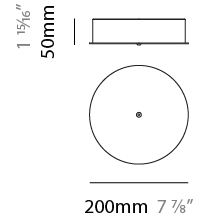

GENERAL

Series: Universe Abstract
Brand: Quasar
Division: Design
Mounting Type: Suspension
Mounting Location: Ceiling
Subcategory: Ambient

PHYSICAL

Shape: Abstract
Length (mm): 1800
Length (in): 70 ⁷/₈
Width (mm): 500
Width (in): 19 ¹¹/₁₆
Height (mm): 400
Height (in): 15 ³/₄
Max. Overall Height (mm): 2400
Max. Overall Height (in): 92 ¹/₂
Light Distribution: Omnidirectional
Weight (kg): 4.5
Weight (lbs): 9.9
[Fixture Finish: NIC / BRA / BBR](#)
Fixture Material: Metal
Upon Request: Custom Sizes

ELECTRICAL

Number of Lamps: 60
Lamp Type: LED Retrofit
Input Wattage (W): 21.78
Bulb Included: Bulb Included
Max. Wattage Per Lamp (W): 0.33
Lamp Base: E10
[Dimming: Non-Dimming / Phase Dimming (120vac Only)](#)
Driver Included: Yes
Driver Location: Integrated
Driver Type: Constant Voltage - 120/277Vac
Driver Class: Class 2
Input Voltage (V): 120 - 277
Output Voltage (V): 12
Lamp Voltage (V): 12
Upon Request: (Not included - see components) Integral: 0-10Vdc dimming

LED

[Color Temperature (°K): 2600 / 3000 / 3500](#)
Max. Delivered Lumen (lm): 1380 (2600K)
CRI: >90 CRI
Lamp Life (hrs): 50000

OPTICAL

RATINGS AND CERTIFICATIONS

Certified By: Certified for North American Standards
IP rating: IP20

PROJECT
TYPE
SPECIFIER
QUANTITY
DATE