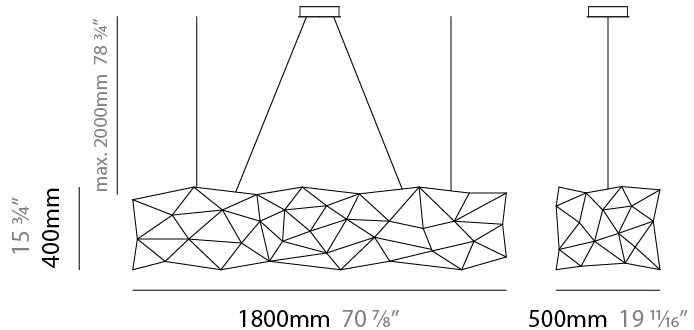

GENERAL

Series: Universe Abstract
Brand: Quasar
Division: Design
Mounting Type: Suspension
Mounting Location: Ceiling
Subcategory: Ambient

PHYSICAL

Shape: Abstract
Length (mm): 1800
Length (in): 70 ⁷/₈
Width (mm): 500
Width (in): 19 ¹¹/₁₆
Height (mm): 400
Height (in): 15 ³/₄
Max. Overall Height (mm): 2400
Max. Overall Height (in): 92 ¹/₂
Light Distribution: Omnidirectional
Weight (kg): 4.5
Weight (lbs): 9.9
[Fixture Finish: NIC / BRA / BBR](#)
Fixture Material: Metal
Upon Request: Custom Sizes

ELECTRICAL

Number of Lamps: 60
Lamp Type: LED Retrofit
Input Wattage (W): 21.78
Bulb Included: Bulb Included
Max. Wattage Per Lamp (W): 0.33
Lamp Base: E10
[Dimming: Non-Dimming / Phase Dimming (120vac Only)](#)
Driver Included: Yes
Driver Location: Integrated
Driver Type: Constant Voltage - 120/277Vac
Driver Class: Class 2
Input Voltage (V): 120 - 277
Output Voltage (V): 12
Lamp Voltage (V): 12
Upon Request: (Not included - see components) Integral: 0-10Vdc dimming

LED

[Color Temperature (°K): 2600 / 3000 / 3500](#)
Max. Delivered Lumen (lm): 1380 (2600K)
CRI: >90 CRI
Lamp Life (hrs): 50000

OPTICAL

RATINGS AND CERTIFICATIONS

Certified By: Certified for North American Standards
IP rating: IP20

PROJECT
TYPE
SPECIFIER
QUANTITY
DATE