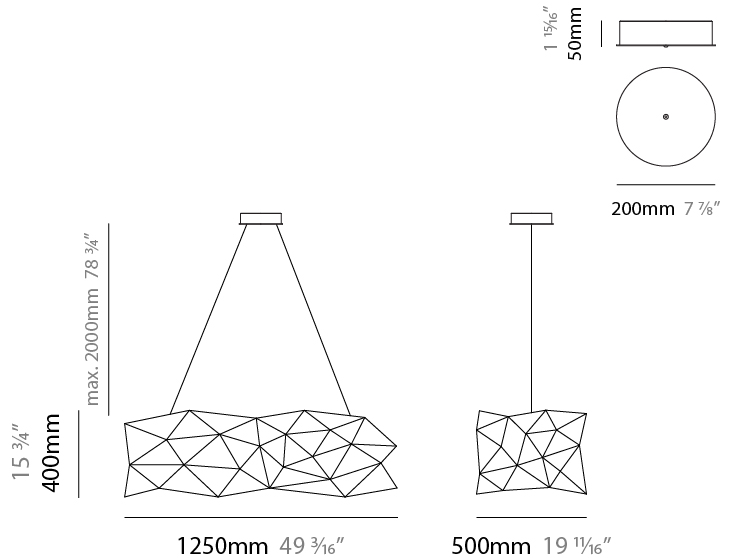

base number   LED Dimming   Color Temperature   Finish Options

1. To build a product code in our configurator select the specify button on the base model # product page
2. To build a manual product code on this datasheet choose from the options listed below in blue font and add the suffix to the base model #

GENERAL

Series: Universe Abstract
Brand: Quasar
Division: Design
Mounting Type: Suspension
Mounting Location: Ceiling
Subcategory: Ambient

PHYSICAL

Shape: Abstract
Length (mm): 1250
Length (in): 49 3/16
Width (mm): 500
Width (in): 19 11/16
Height (mm): 400
Height (in): 15 3/4
Max. Overall Height (mm): 2400
Max. Overall Height (in): 94 1/2
Light Distribution: Omnidirectional
Fixture Finish: [NIC / BRA / BBR](#)
Fixture Material: Metal
Upon Request: Custom Sizes

ELECTRICAL

Number of Lamps: 50 + 1
Lamp Type: LED Retrofit
Input Wattage (W): 23.5
Bulb Included: Bulb Included
Max. Wattage Per Lamp (W): 0.33 + 7
Lamp Base: E10 + GU10
Dimming: [Non-Dimming / Phase Dimming (120vac Only)](#)
Driver Included: Yes
Driver Location: Integrated
Driver Type: Constant Voltage - 120/277Vac
Driver Class: Class 2
Input Voltage (V): 120 - 277
Output Voltage (V): 12
Lamp Voltage (V): 12
Upon Request: (Not included - see components) Integral: 0-10Vdc dimming

LED

Color Temperature (°K): [2600 / 3000 / 3500](#)
CRI: >90 CRI
Lamp Life (hrs): 50000

OPTICAL

RATINGS AND CERTIFICATIONS

Certified By: Certified for North American Standards
IP rating: IP20